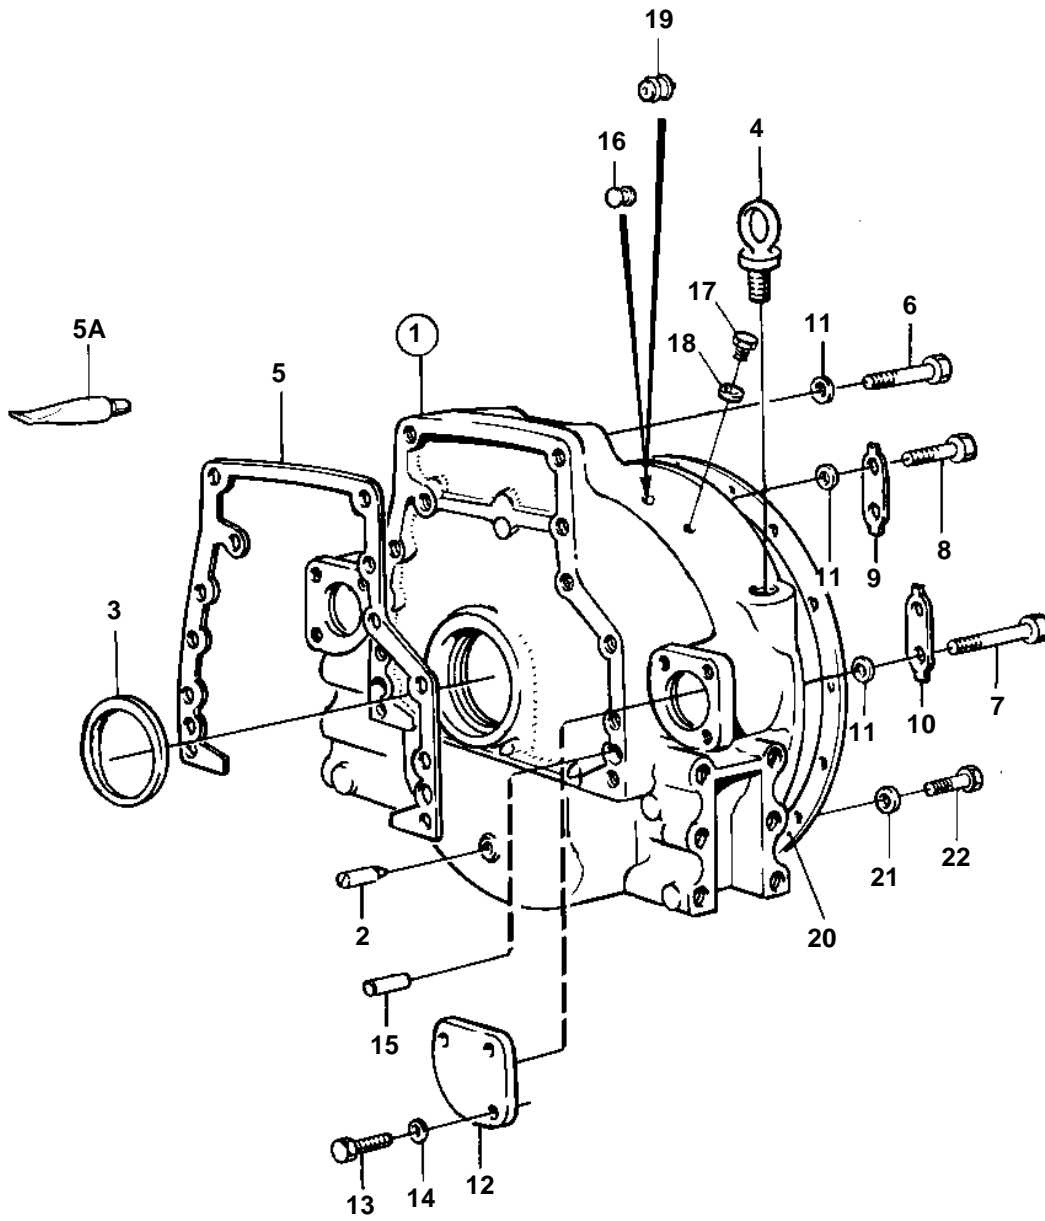

TID121FP,TID121FG

7712

TID121FP,TID121FG

REF	PART NO.	QTY	DESCRIPTION	NOTES
1	848961	1	Flywheel housing	
2	403270	1	• Pin	
3	821754	1	Sealing ring	
	846644	1	Sealing ring	CONVERTER-WET
4		2	LIFTING EYE	
5	424621	1	Gasket	
5A	1161231	X	Sealant	
6	955582	2	Screw	L = 70 MM
7	955587	2	Screw	L = 102 MM
8	955580	8	Screw	L = 57 MM
9	941464	1	Lock washer	EARLY TYPE
10	941465	5	Lock washer	EARLY TYPE
11	941911	12	Spring washer	
12	423081	1	Flange	
13	940114	3	Screw	
14	942336	3	Spring washer	
15	191171	2	Pin	
16	61822	1	Rubber plug	
17	180761	1	Plug	
18	11996	1	Gasket	
19	786599	1	Plug	
20	803172	1	Spacer ring	CLARK
21	941909	12	Spring washer	CLARK
22	955550	12	Screw	CLARK